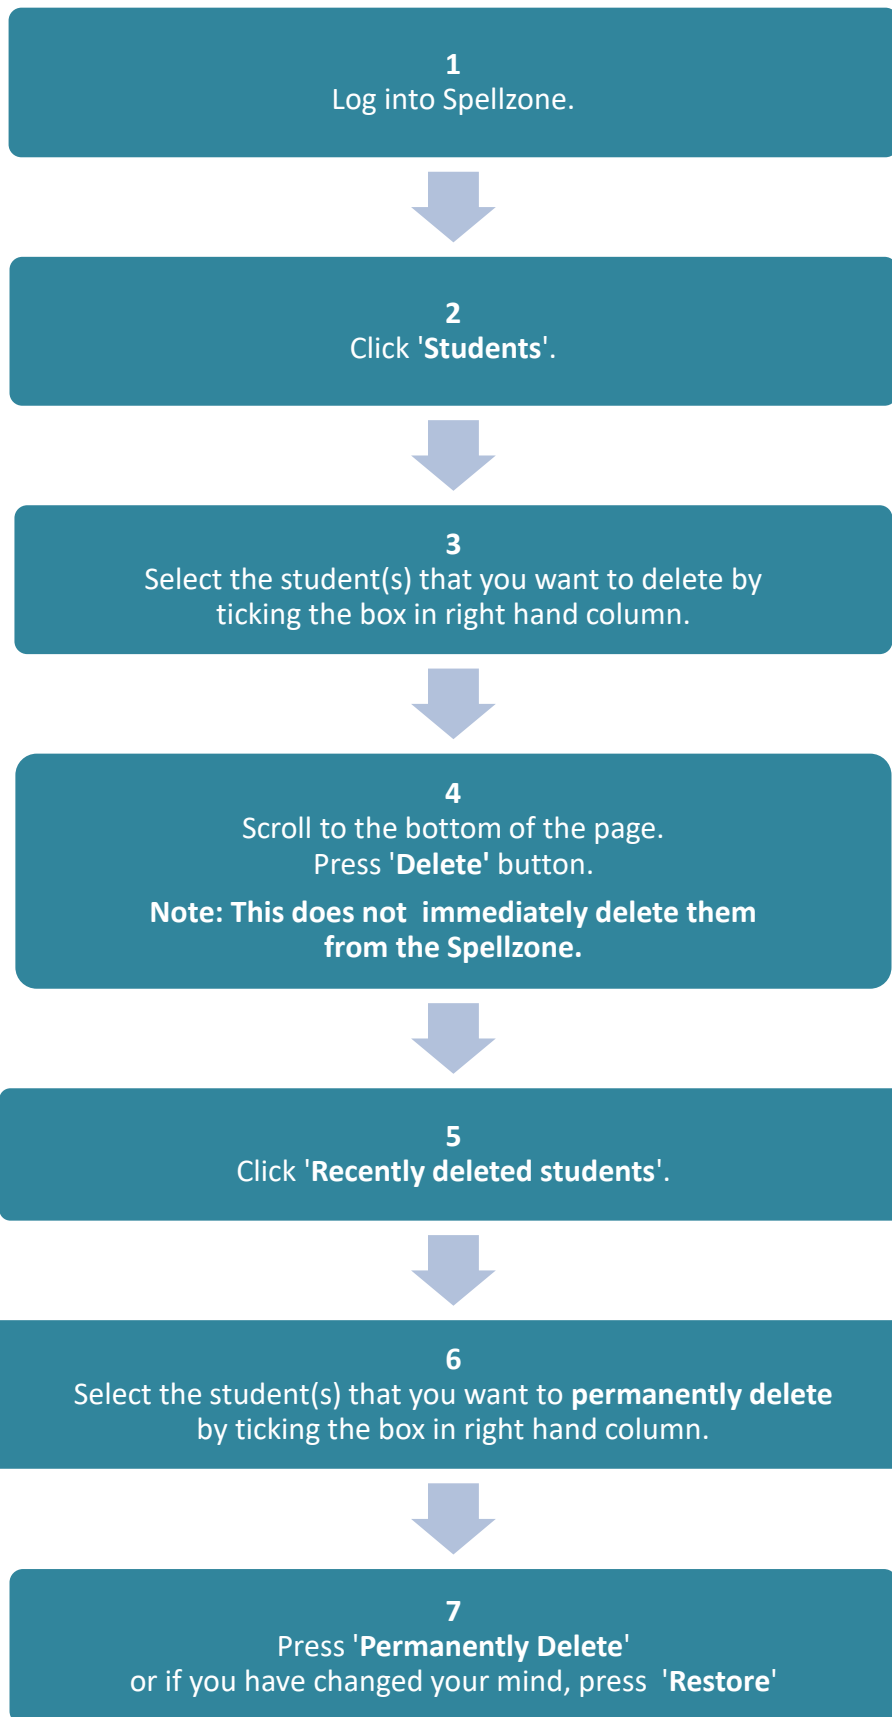

## How to delete students

\* not available if your school account is synced with Wonde

**Note:**

Permanently deleting students from Spellzone removes all progress, activity and results.