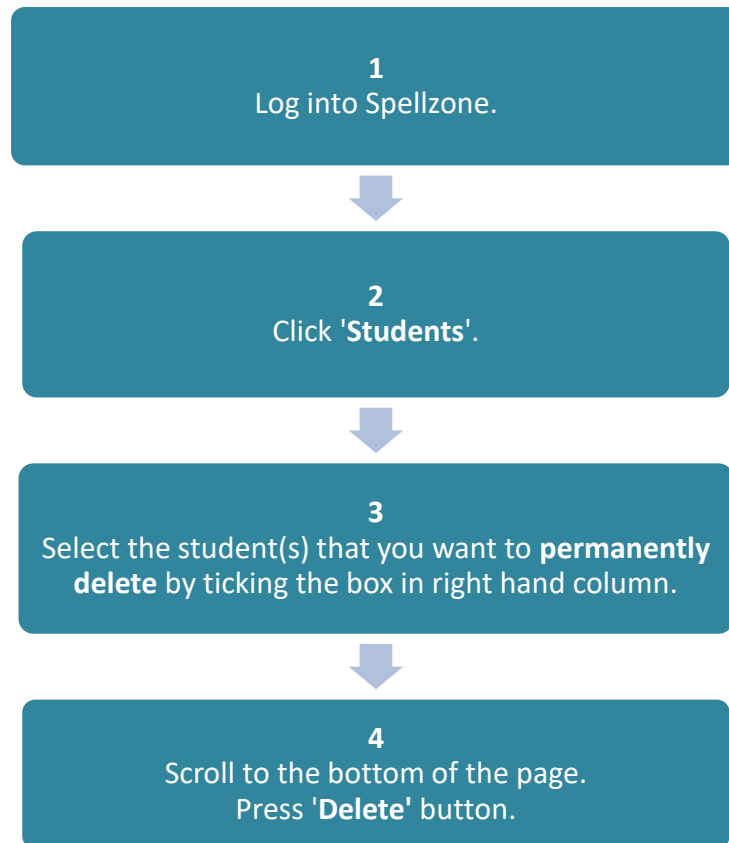

## How to delete students

\* not available if your school account is synced with Wonde

**Note:**

Permanently deleting students from Spellzone removes all progress, activity and results.