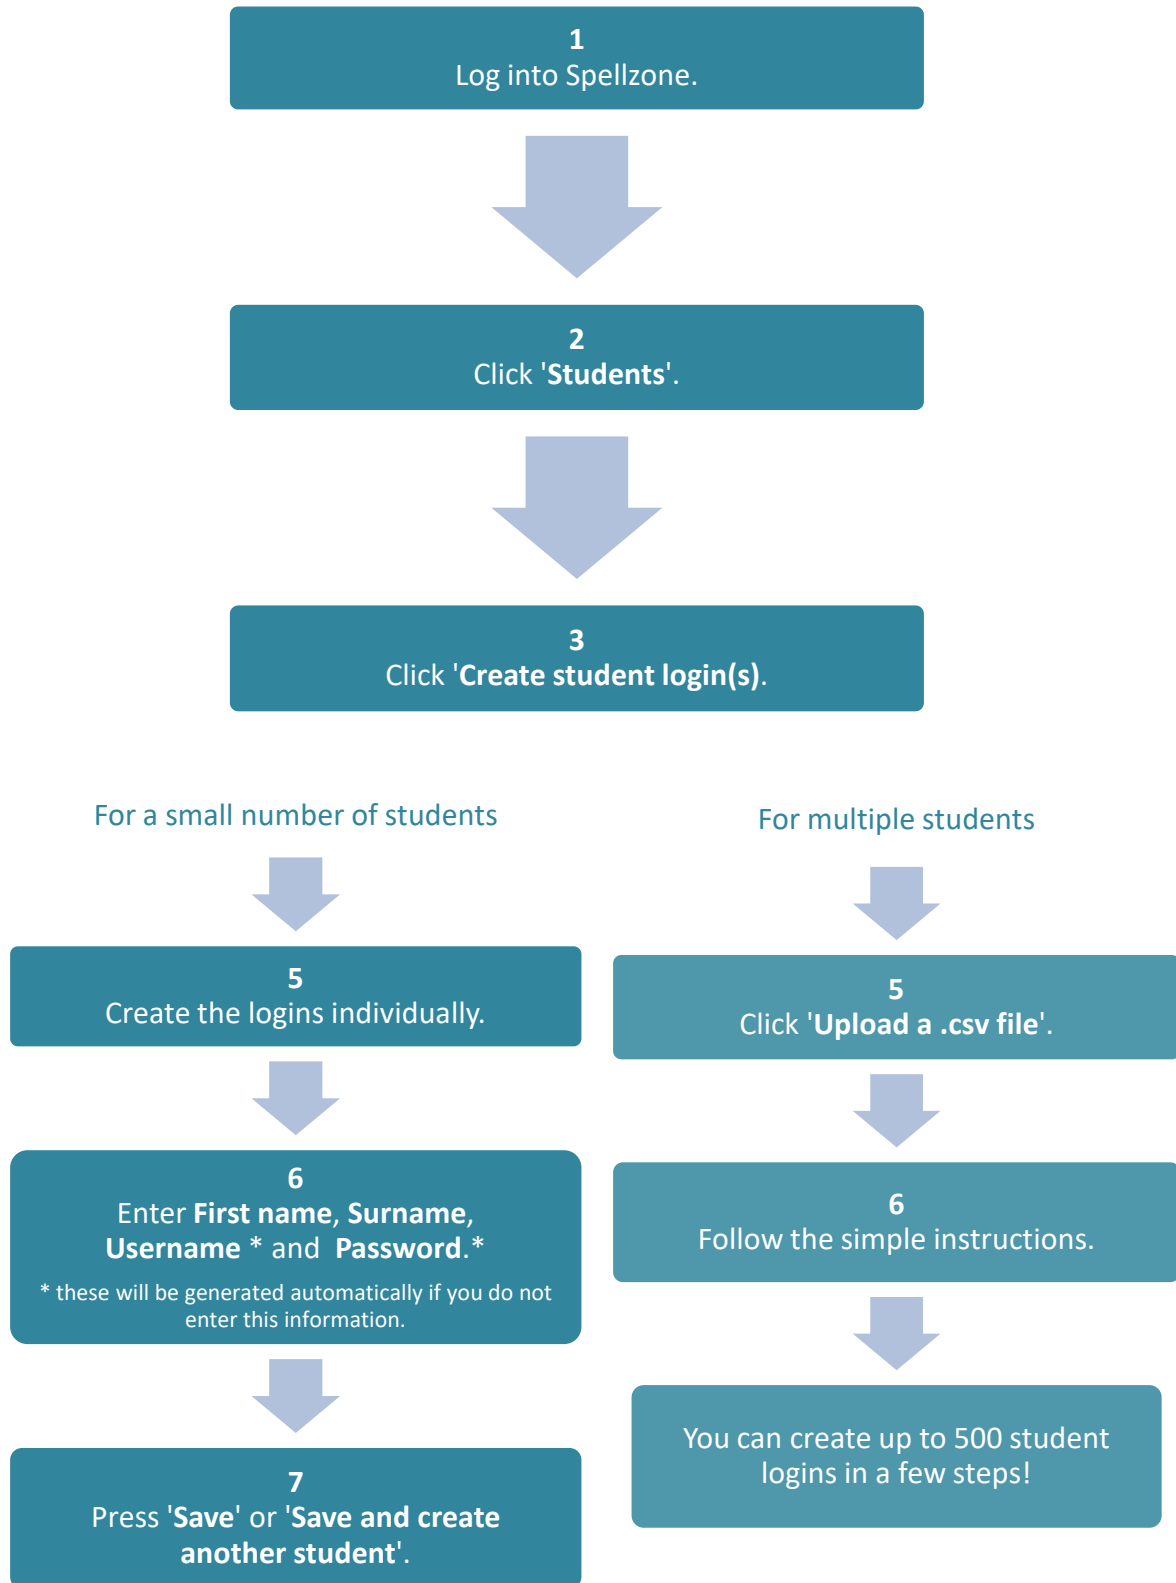

How to create student logins

For students who do not already have a Spellzone login.

Do not create multiple logins for the same student.

Notes:

Students can be added to multiple classes.

Removing a student from a class does not delete them from the Spellzone.