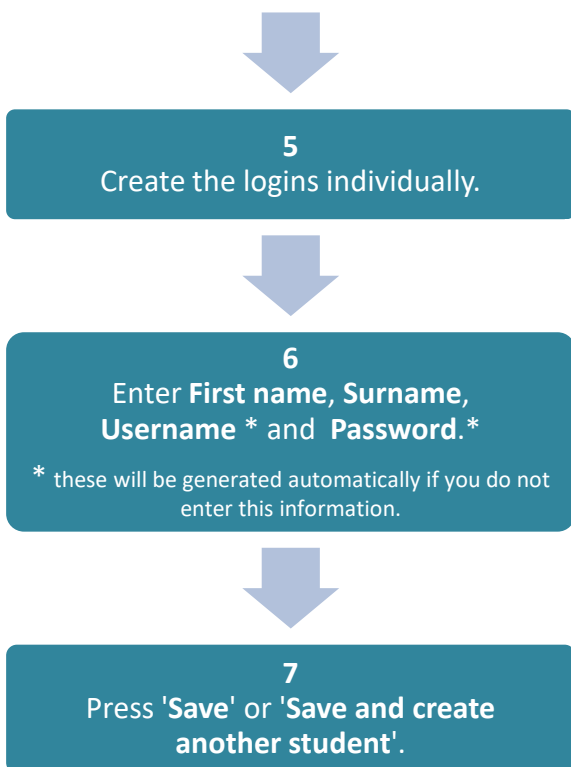

How to add NEW students to a class

For students who **DO NOT** have a Spellzone login.

Do not create multiple logins for the same student.

For a small number of students

For multiple students

Notes:

'Classes' can be used to organise students for example into year groups or subject classes.

Students can be added to multiple classes.

Removing a student from a class does not delete them from the Spellzone.