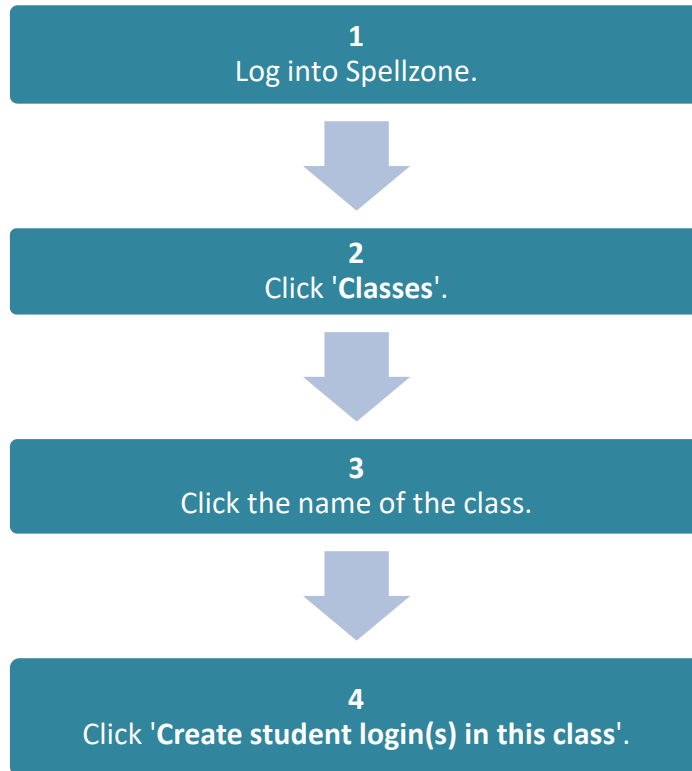

How to add NEW students to a class

For students who **DO NOT** have a Spellzone login.

Do not create multiple logins for the same student.

For a small number of students

For multiple students

Notes:

'Classes' can be used to organise students for example into year groups or subject classes.

Students can be added to multiple classes.

Removing a student from a class does not delete them from the Spellzone.