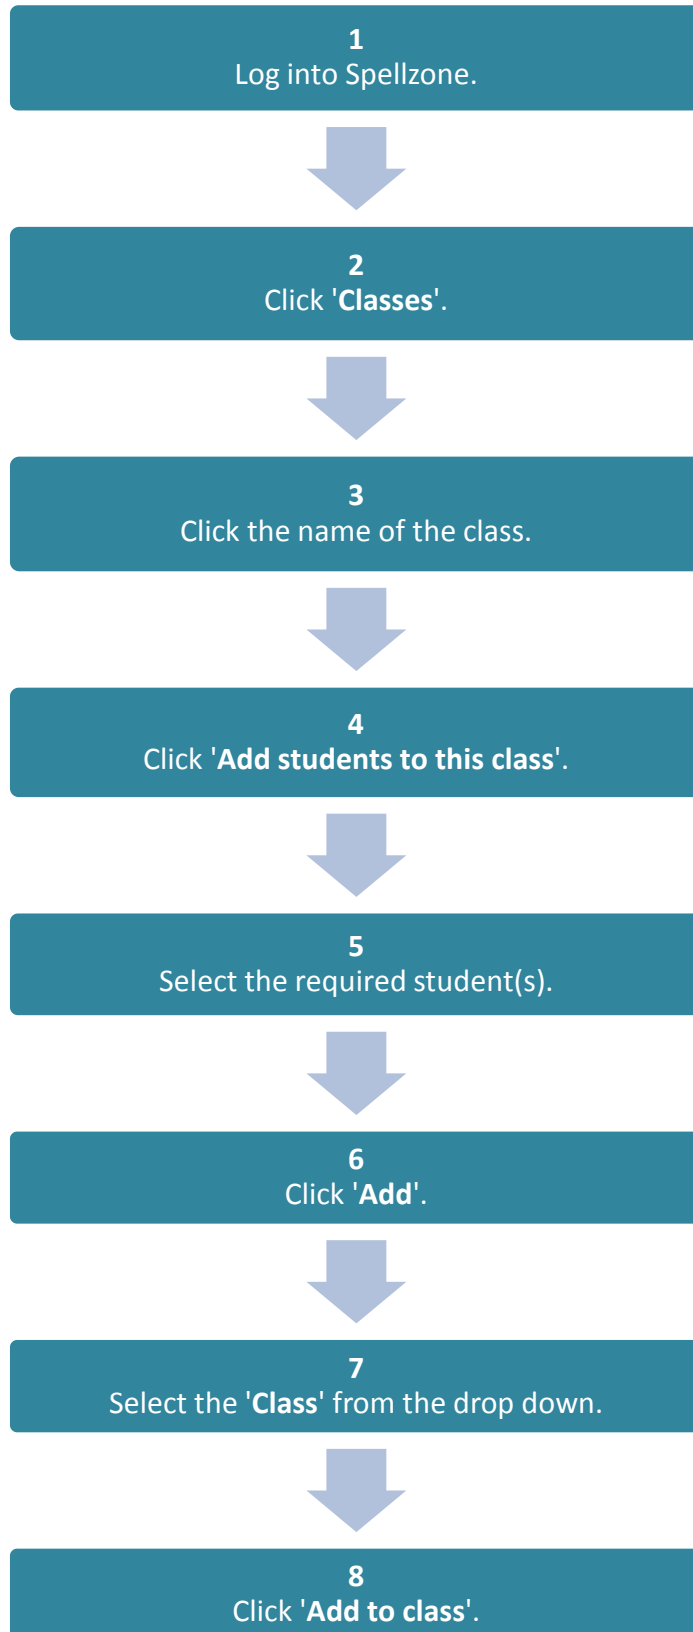

How to add EXISTING students to a class

For students who **already have** a Spellzone login.

Do not create multiple logins for the same student.

Notes:

'Classes' can be used to organise students for example into year groups or subject classes.

Students can be added to multiple classes.

Removing a student from a class does not delete them from the Spellzone.